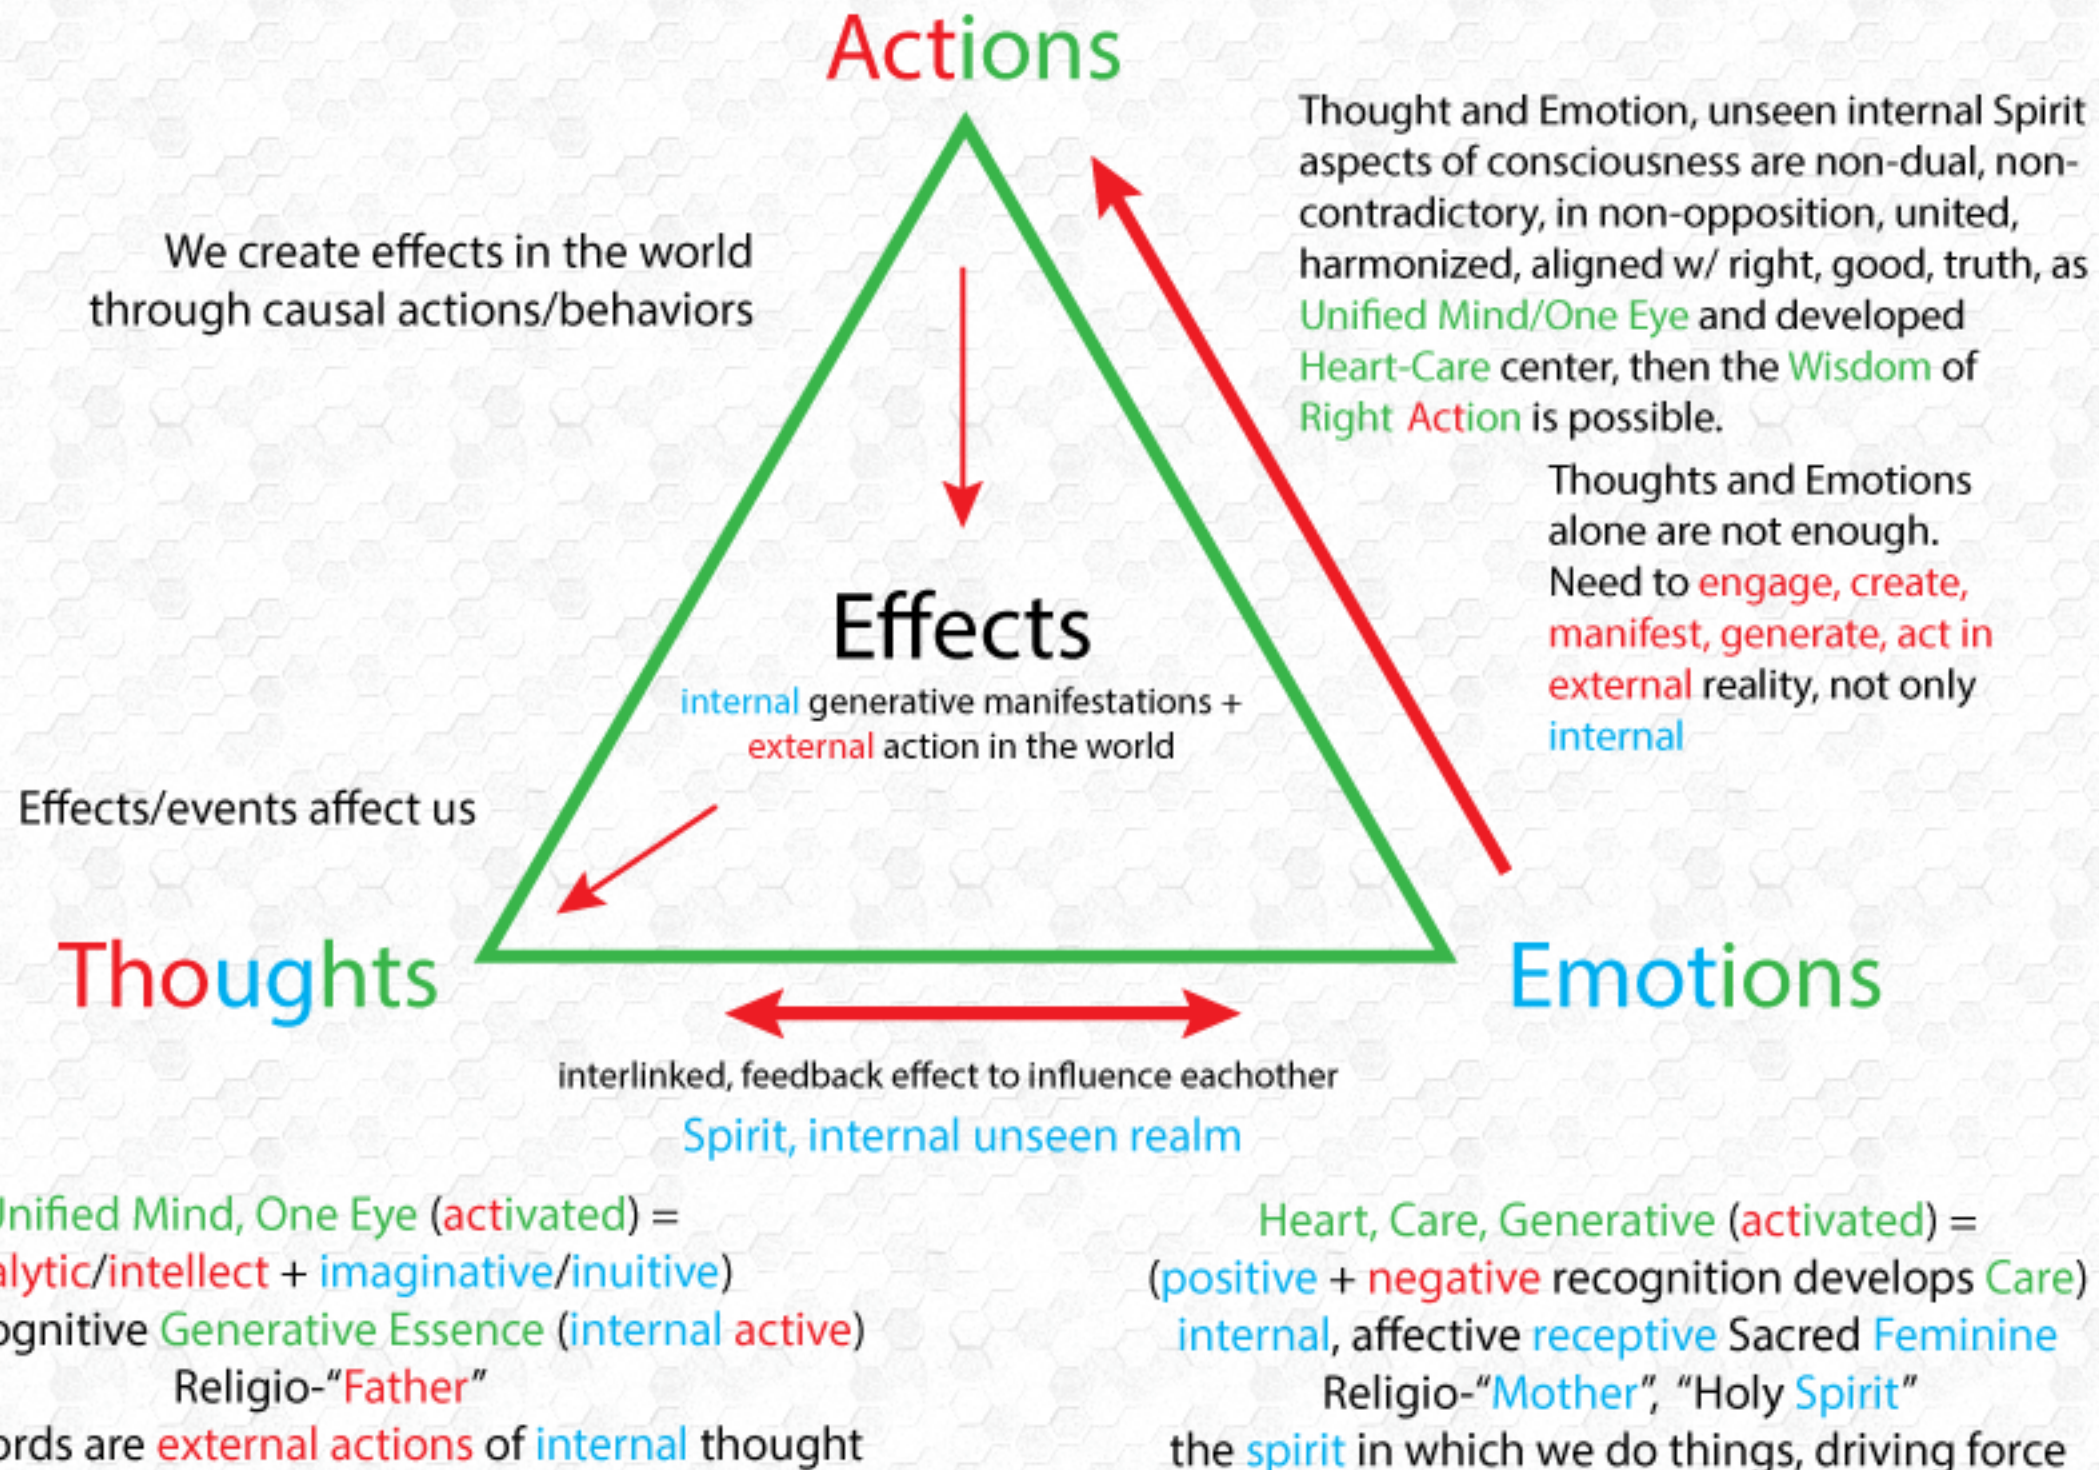

Trinity of Consciousness Symbolism

evolveconsciousness.org

Wisdom of Right Action

external conative active Sacred Masculine

Religio-"Son" (active Masculine)

"Divine Male Child" = wedding of "Father" (internal Masculine) + "Mother" (internal Feminine)
to produce external Masculine synthesis