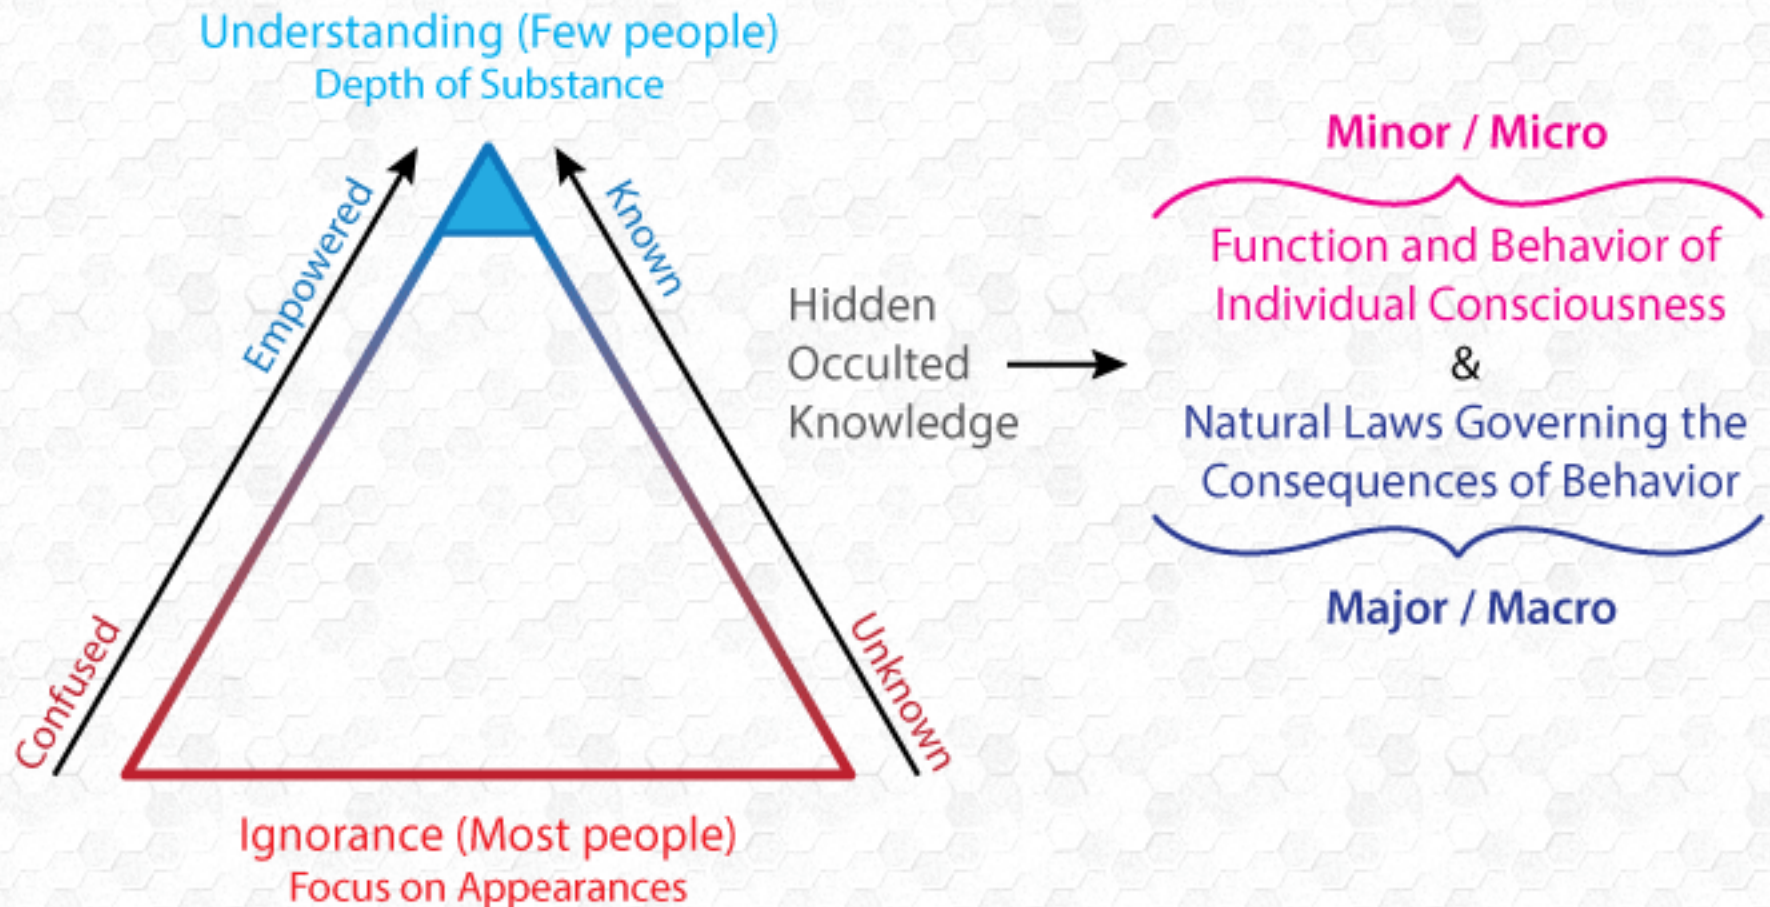

Power Differential

from Occulted Knowledge

evolveconsciousness.org

Knowledge To Be Known → Integration into ourselves → Understanding Known and Embodied

Knowledge of the functionality, behavior, motivations, drive and influence of the mind, psyche and consciousness empowers one in life. Ignorance of important knowledge is detrimental to survival and well-being. Those who have this knowledge and use it with their dark care, have the power to manipulate and control the minds of the confused.