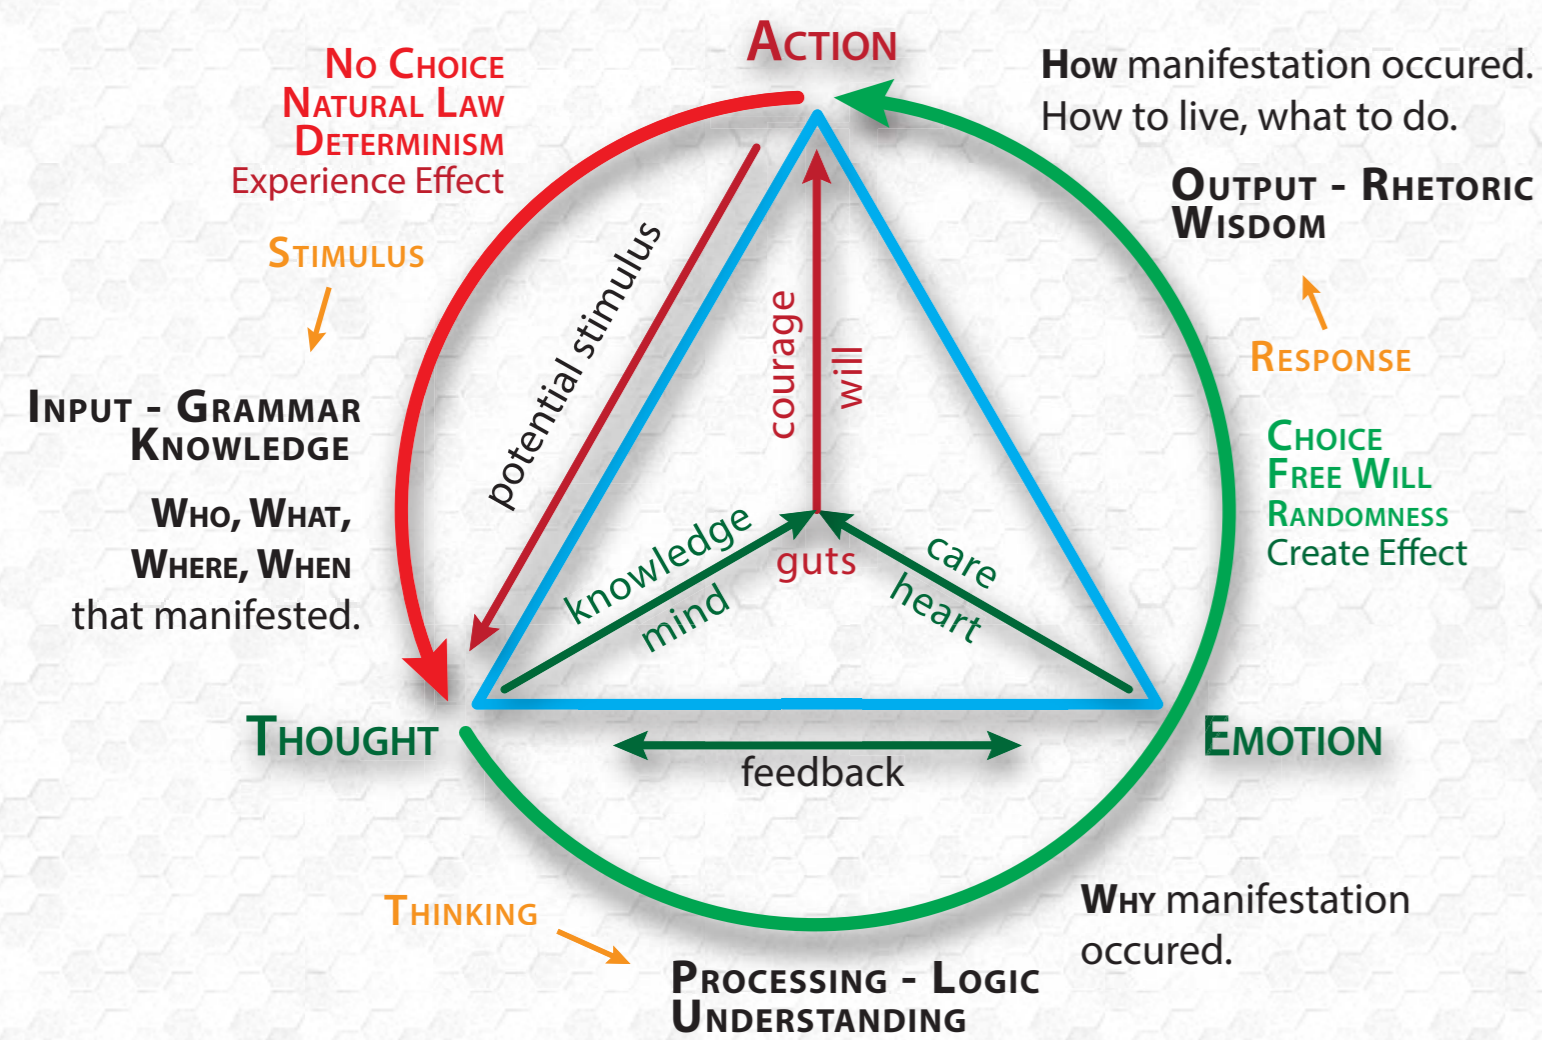

# Natural Law Causal Agents evolveconsciousness.org

Working to Activate/Actualize/Individualize/Become the Substantive/Authentic/Examined True Self in Truth, Morality & Right

Knowledge, Care, Courage, Will of Truth, Morality, Right, vs. Ignorance, Apathy, Cowardice, Laziness of Truth, Morality, Right  
Consciously Choosing Natural Law vs. Rejecting Natural Law

Related: <http://evolveconsciousness.org/circle-of-life/>

Running Systemic Loop, Programs of Repetition Going Nowhere

Related: <http://evolveconsciousness.org/hamster-wheel-insulated-bubbles-of-reality/>

Natural Law Field, Force, Web, and our interaction with it and each other in the pattern of reality we create through action/behavior.

Related: <http://evolveconsciousness.org/aggregate-sowing-and-reaping/>

## NATURAL LAW

Left hand  
Isfet  
Eris  
Chaos  
Control  
Confusion  
Cowardice  
Apathy  
Ignorance  
Fear

- Overall downward direction  
- We're all in this together.  
- One planet-spaceship.

- Critical mass harmonized with Natural Moral Law  
- Upward direction change