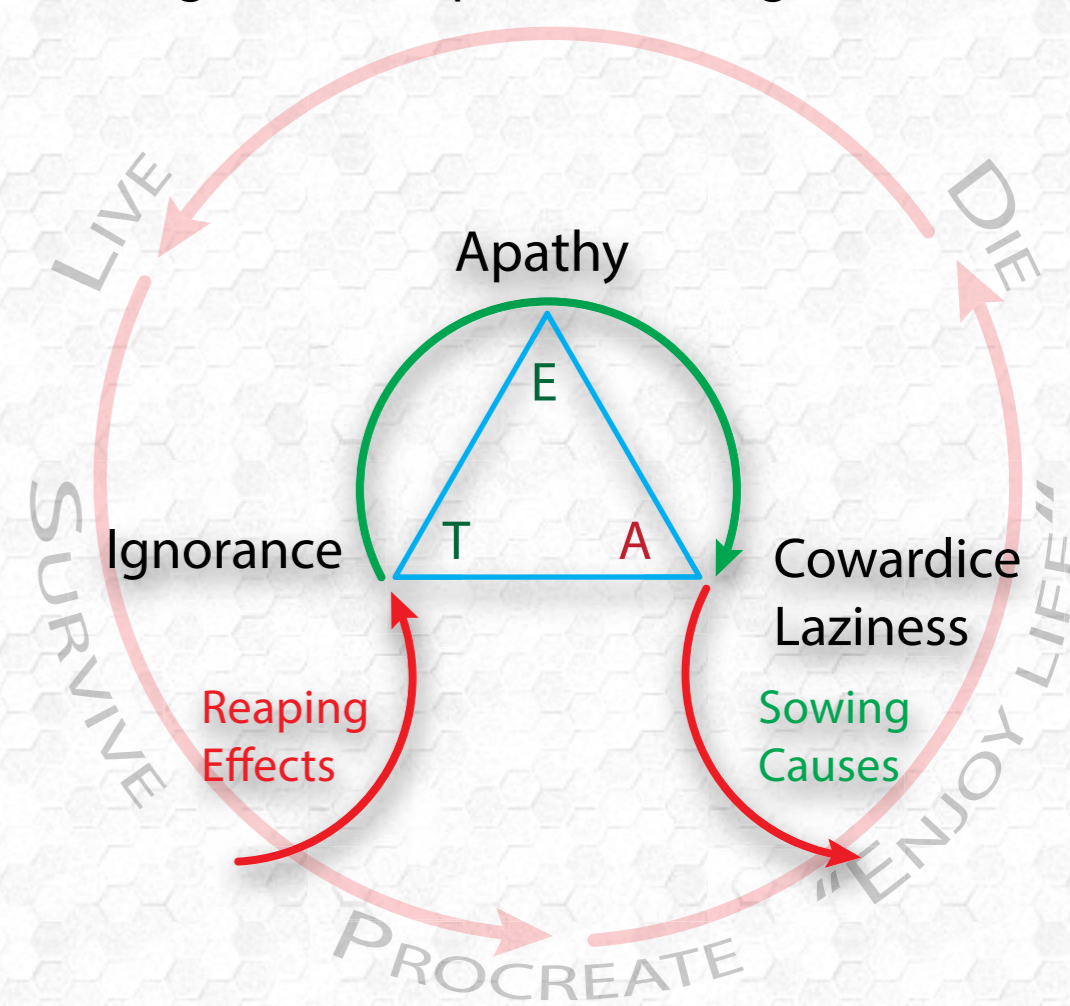

Related: <http://evolveconsciousness.org/circle-of-life/>

Running Systemic Loop, Programs of Repetition Going Nowhere

Related: <http://evolveconsciousness.org/hamster-wheel-insulated-bubbles-of-reality/>