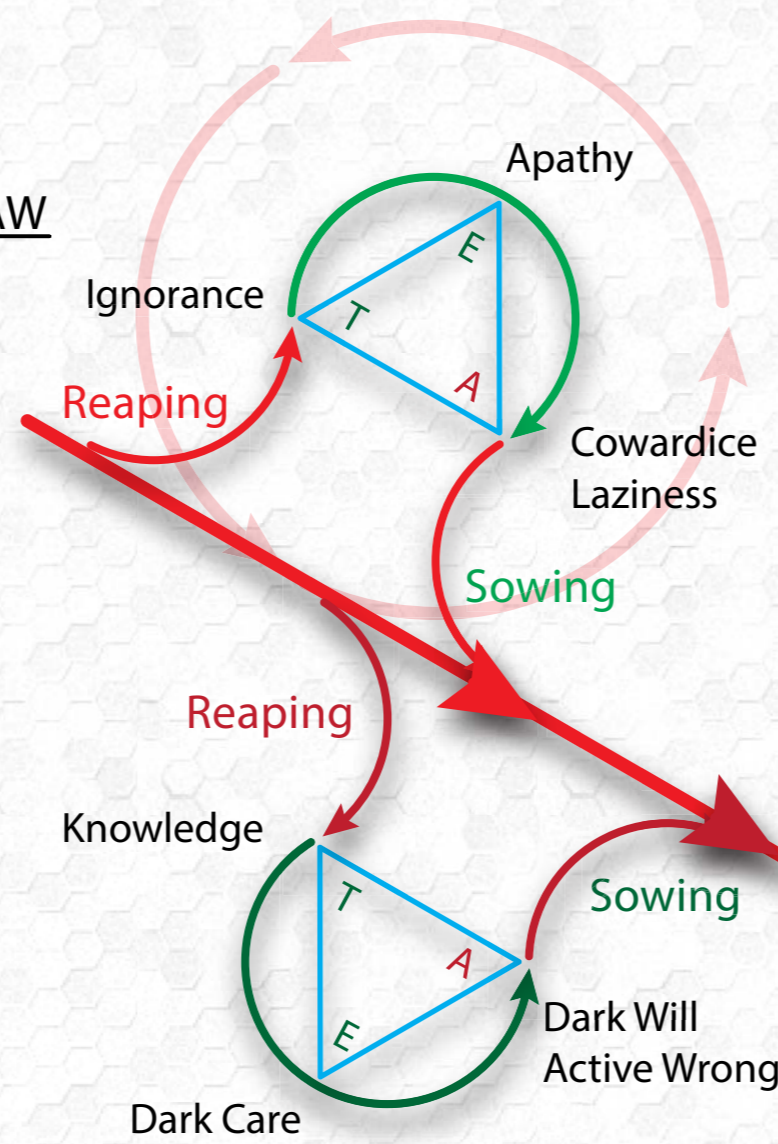

# Natural Law Causal Agents evolveconsciousness.org

Working to Activate/Actualize/Individualize/Become the Substantive/Authentic/Examined True Self in Truth, Morality & Right

Knowledge, Care, Courage, Will of Truth, Morality, Right, vs. Ignorance, Apathy, Cowardice, Laziness of Truth, Morality, Right  
Consciously Choosing Natural Law vs. Rejecting Natural Law

Related: <http://evolveconsciousness.org/circle-of-life/>

Running Systemic Loop, Programs of Repetition Going Nowhere

Related: <http://evolveconsciousness.org/hamster-wheel-insulated-bubbles-of-reality/>

Natural Law Field, Force, Web, and our interaction with it and each other in the pattern of reality we create through action/behavior.

Related: <http://evolveconsciousness.org/aggregate-sowing-and-reaping/>

## NATURAL LAW

Left hand  
Isfet  
Eris  
Chaos  
Control  
Confusion  
Cowardice  
Apathy  
Ignorance  
Fear

- Overall downward direction  
- We're all in this together.  
- One planet-spaceship.

- Critical mass harmonized with Natural Moral Law  
- Upward direction change